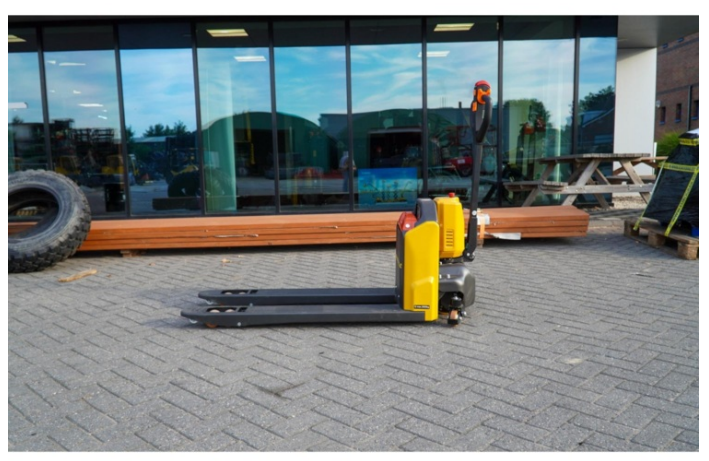

HeusTractors
Stougjesdijk 153 3271 KB
Mijnsheerenland NL
info@heustractors.com
+31 (0) 186 61 2333

EUROTRAC PT20 (CBD20)

0,00 €

Fotos

Electric pallet truck 

Model:	C10	Machine weight:		kg	
Pallet capacity:		kg	Battery weight:		kg
Load center:		mm	Battery weight:		kg
Max. Lift Height:		mm	Serial No.:		
Rated voltage:		V	Manufacturing date:		
Manufacturing License Number:					
Jiangsu Shengqi Heavy Industry Technology Co., Ltd					