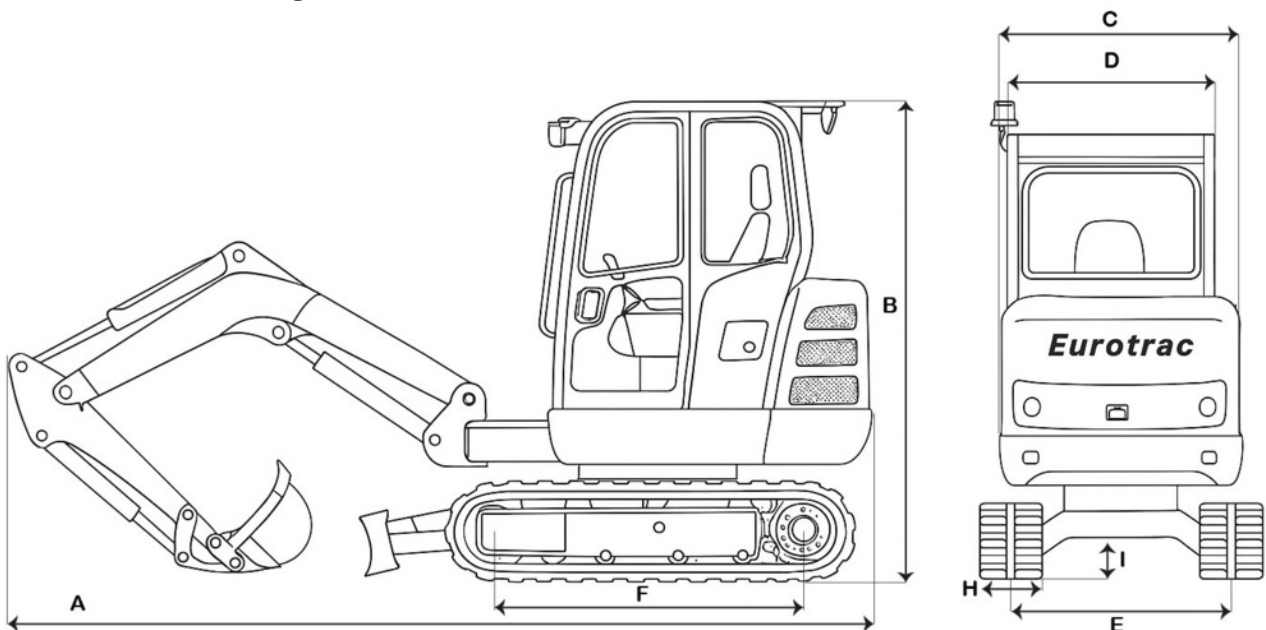

### DIMENSIONS

Max. Digging depth	2380
Max. Digging height	3450
Max. Tipping height	2380
Max. excavation radius	3920
Track distance	800

## Technical drawing

(A) Overall length with bin	3828
(B) Height to top of roof	2250
(C) Overall width	1060
(D) Cabin width	970
(F) Cradle base	135
(H) Width of tracks	225
(I) Ground clearance	165