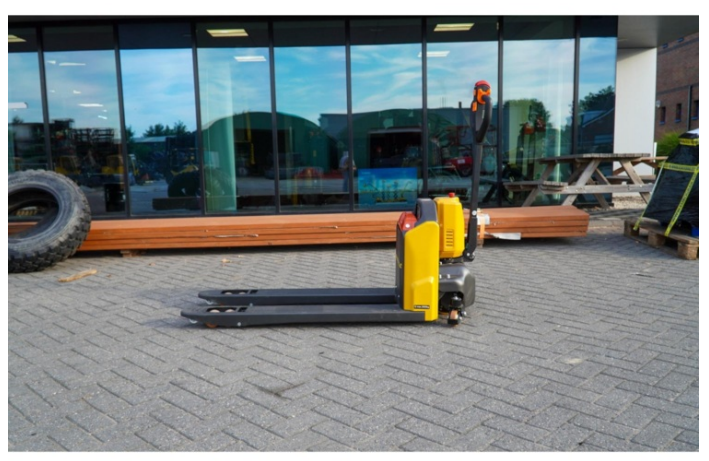

HeusTractors
Stougjesdijk 153 3271 KB
Mijnsheerenland NL
info@heustractors.com
+31 (0) 186 61 2333

EUROTRAC PT20 (CBD20)

€0.00

Pictures

Electric pallet truck 

Model:	C10	Machine weight:		kg	
Pallet capacity:		kg	Battery weight:		kg
Load center:		mm	Battery weight:		kg
Max. Lift Height:		mm	Serial No.:		
Rated voltage:		V	Manufacturing date:		
Manufacturing License Number:					
Jiangsu Shengqi Heavy Industry Technology Co., Ltd					