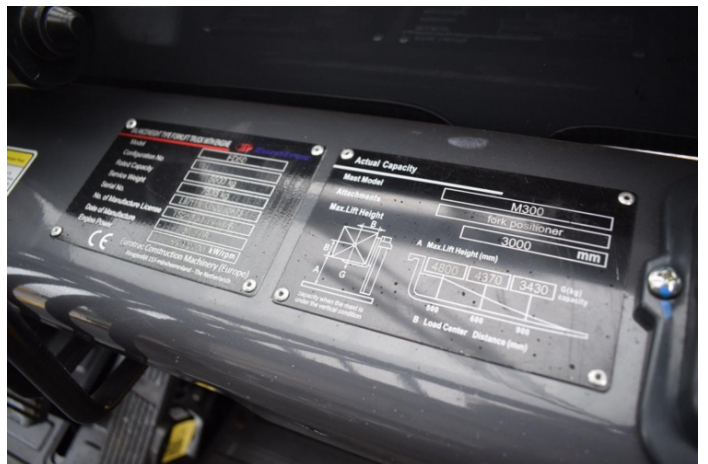

HeusTractors
Stougjesdijk 153 3271 KB
Mijnsheerenland NL
info@heustractors.com
+31 (0) 186 61 2333

EUROTRAC FD50

0,00 €

Photos

ZHEJIANG XINCHAI CO., LTD.
POWER ENGINE TYPE: 4E30YG62
RATED POWER/SPEED: 55.8 kW / 2200 r/min
SERIAL NUMBER: 4E30YG62-26004825
ORDER CODE DATE: 031 2025 08
ENGINE FAMILY APPLICATION: EV4/D V=0.48 EXPORT
26R 0500 EV4/D
1207 0201

Actual Capacity
Basic Model: M300
Tare Positioner: 3000
Max. LIFT Height: 3430
A Max. LIFT Height (mm): 3430
B Load Center Distance (mm): 500